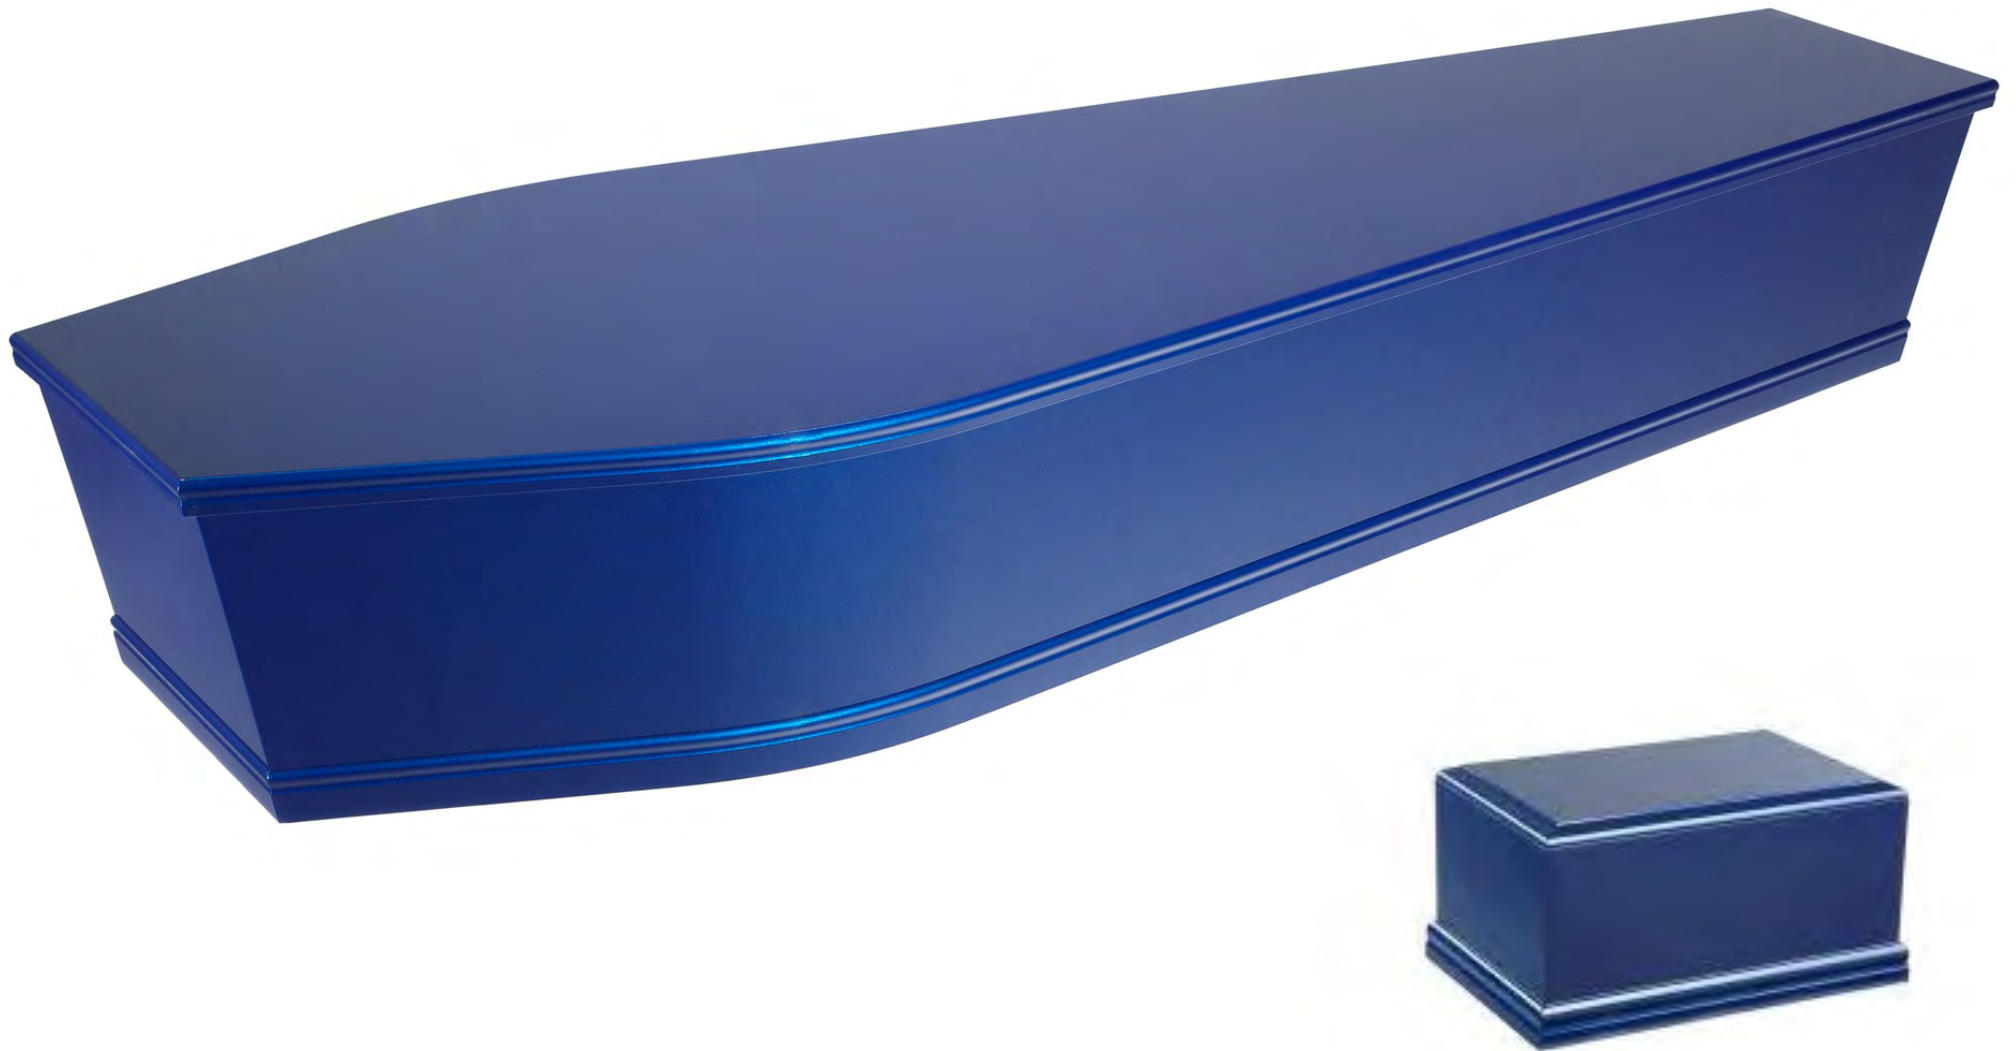

Kepler Oak

Metallic Blue

Painted White Gloss

Painted White Raised Lid Gloss

Woollen (Available in White or Limestone Grey)

Willow

Eco-Cardboard

Urns